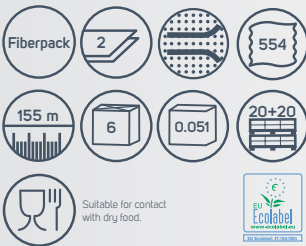

IDENTITY HANDTOWEL ROLLS

ECONATURAL 155 ID
Cod. 861059E