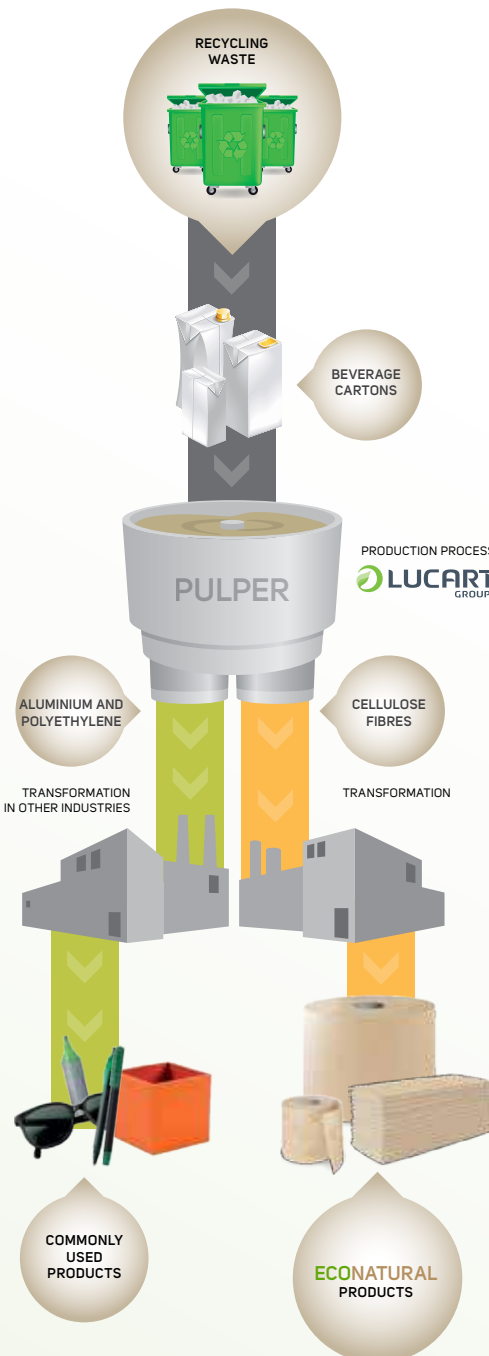

- by giving new life to materials which otherwise would be sent to a landfill;
- by contributing to the reduction of CO₂ emissions into the atmosphere;
- by preventing trees from being cut down.

ECO TECHNOLOGY

THE EVOLUTION OF ECOLOGICAL PAPER.

EcoNatural is the line of products made from Fiberpack®, the raw material obtained from recycled cellulose fibres present in beverage cartons.

Fiberpack® is an environmental and technological break-through which comes from a collaboration between Lucart Group and Tetra Pak®.

The production process separates cellulose fibres from polyethylene and aluminium through physical-mechanical action without the use of harmful substances for both man and the environment.

- POLYETHYLENE
- POLYETHYLENE
- ALUMINIUM
- POLYETHYLENE
- CELLULOSE FIBRES
- POLYETHYLENE

A beverage carton is, on average, made from 74% cellulose fibres, 22% polyethylene and 4% aluminium.

A NEW LIFE FOR BEVERAGE CARTONS

ECO QUALITY

A SUPERIOR PERFORMANCE.

The cellulose fibres present in beverage cartons are of a quality comparable with virgin cellulose.